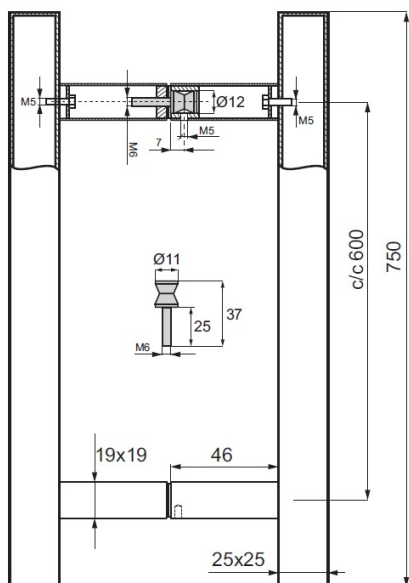

PRODUCT SHEET

Description:

Door Handle "Sava" SS304 Brushed, 25x25x750mm, cc 600mm, 8-12mm Glass Thickness, Bore: $\varnothing 12\text{mm}$

Item number:

17.87.074-0

Units	Box	Carton	HS Code	Barcode
Pair	1	10	8302415000	 5704866485425